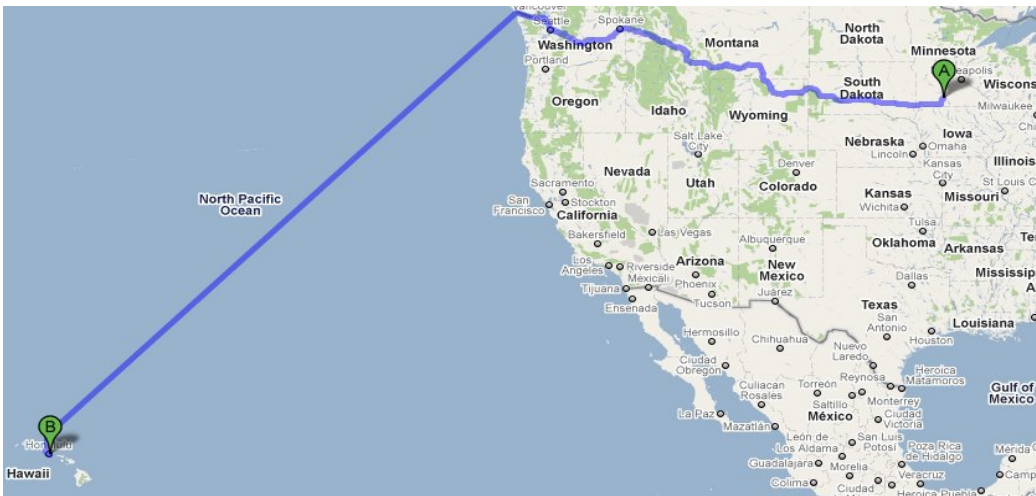

Aloha Ben Foss and students of St. Paul's Lutheran School.

Thank you so much for letting Froggy The traveler come to our home In Hawaii for a visit.

We live in the city of Honolulu, on the Island of Oahu in the State of Hawaii.

We are the 50<sup>th</sup> state of the United States of America. Minnesota is the 32<sup>nd</sup> State. Our state fish is called the: "Humu Humu Nuku Nuku Apua a" (Pronounced hoo moo hoo moo noo koo noo koo apoo ah ah)

Honolulu is 4,457 miles from St. James Mn. IF you could drive here, it would take you over 15 days.

We hope you enjoy the beach sand from Waikiki beach. The shells are from the snails that are common here. The chocolates are a favorite here because inside them are Macadamia nuts, from our trees.

Froggy visited Diamond Head, which is a famous part of the top of a volcanic crater that looks like the dorsal fin of a fish. It is called Diamond Head because it has crystals called Calcite which the first explorers thought were diamonds.